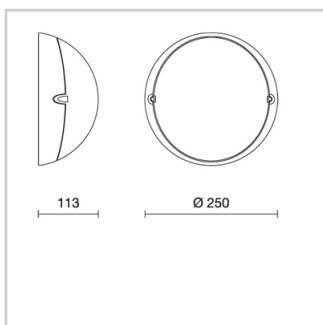

250T

Product code	Color
137000	White

General Specifications

Product type	: Ceiling lights,Wall-bracket
Mounting type	: Ceiling - surface,Wall - surface
Description	: Outdoor ceiling luminaires ideal for application in residential areas for both indoor and outdoor use. IP66.
Indoor/outdoor lights	: Outdoor
Applications	: Cantilever roofing,Entrances,Façades,Open galleries,Residential areas,Terraces

Lighting specifications

Lamp description	: HE 60W E27, FBT 11W E27
Number of lamps	: 1

Physical Specifications

Body	: Nylon F.G. 30%
Diffuser	: Polycarbonate

Weight and Dimensions

External diameter (mm)	: 250
Height (mm)	: 113
Weight (Kg)	: 0.6