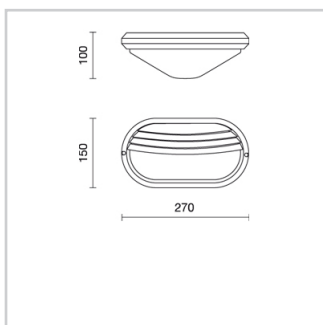

270P

Product code	Color
127000	White
127001	Black
127002	Gray

General Specifications

Product type	: Wall-bracket
Mounting type	: Wall - surface
Description	: Outdoor ceiling luminaires ideal for application in residential areas for outdoor use. IP65.
Indoor/outdoor lights	: Outdoor
Applications	: Arcades,Cantilever roofing,Residential areas,Terraces

Lighting specifications

Lamp description	: HE 40W E27, FBT 11W E27
Number of lamps	: 1

Physical Specifications

Body	: Nylon F.G. 30%
Diffuser	: Polycarbonate

Weight and Dimensions

Length (mm)	: 270
Width (mm)	: 150
Height (mm)	: 100
Weight (Kg)	: 0.5