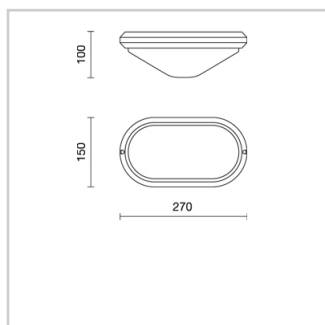

270

Product code	Color
127300	White
127301	Black
127302	Gray

General Specifications

Product type	: Ceiling lights,Wall-bracket
Mounting type	: Ceiling - surface,Wall - surface
Description	: Outdoor ceiling luminaires ideal for application in residential areas for outdoor use. IP65.
Indoor/outdoor lights	: Outdoor
Applications	: Arcades,Cantilever roofing,Footpaths,Gardens,Residential areas

Lighting specifications

Lamp description	: HE 60W E27, FBT 11W E27
Number of lamps	: 1

Physical Specifications

Body	: Nylon F.G. 30%
Diffuser	: Polycarbonate

Weight and Dimensions

Length (mm)	: 270
Width (mm)	: 150
Height (mm)	: 100
Weight (Kg)	: 0.5

Optical Specifications

Aiming	: Fixed
Light distribution	: Symmetric
Light emission	: Direct

ACCESSORIES

Product Code : 160909
Name : Bracket 45.2

Lamps	Lamp categories	Lamp type	Lamp wattage (W)	Base	Nominal lumens on thermal regime (lm)	Color rendering (CRI)
	Compact fluorescent	FBT	11	E27	600	82
	Halogen	HE	60	E27		