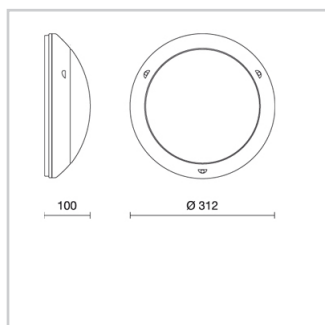

312T

Product code	Color
136010	White

General Specifications

Product type	: Ceiling and wall mounted
Mounting type	: Ceiling - surface, Wall - surface
Description	: Outdoor ceiling luminaires ideal for application in residential areas for both indoor and outdoor use. IP65.
Indoor/outdoor lights	: Outdoor
Applications	: Arcades, Cantilever roofing, Entrances, Façades, Residential areas, Terraces

Lighting specifications

Lamp description	: HE 75W E27, FBT 21W E27
Number of lamps	: 1

Physical Specifications

Body	: Nylon F.G. 30%
Diffuser	: Polycarbonate

Electrical Specifications

Voltage (V)	: 230
Frequency (Hz)	: 50

Weight and Dimensions

External diameter (mm)	: 312
Height (mm)	: 100
Weight (Kg)	: 0.8

Optical Specifications

Aiming	: Fixed
Light distribution	: Symmetric
Light emission	: Direct