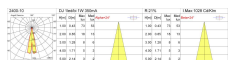

DJ 3000K CRI80

Design: Studio Tecnico Aria

IP 44

Photometric data

Product Code	Color
2400-10-31	White

General specifications

Product type	Downlights
Mounting type	Ceiling - recessed
Mounting location	Ceiling
Indoor/Outdoor light	Indoor
Description	DJ is a fixed decorative downlight. It is equipped with high luminous efficiency LEDs, which are particularly interesting for their performance and reliability. It is suitable for any setting, for easy functional applications, and it is ideal as a courtesy light in hotels, or as a decorative light for settings with a high aesthetic value, like show-rooms, or for entertainment areas.