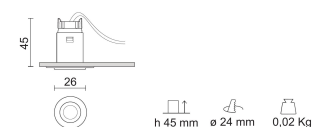

DJ 3000K CRI80

Design: Studio Tecnico Aria

IP 44

Photometric data

Product Code	Color
2400-10-31	White

General specifications

Product type	Downlights
Mounting type	Ceiling - recessed
Mounting location	Ceiling
Indoor/Outdoor light	Indoor
Description	DJ is a fixed decorative downlight. It is equipped with high luminous efficiency LEDs, which are particularly interesting for their performance and reliability. It is suitable for any setting, for easy functional applications, and it is ideal as a courtesy light in hotels, or as a decorative light for settings with a high aesthetic value, like show-rooms, or for entertainment areas.

Physical specifications

Body Injection molded translucent polycarbonate

Electrical specifications

Driver availability	Separate
Driver mounting	Separate

Optical specifications

Light distribution	Symmetric
Emission	Direct
Aiming	Fixed
Light beam	24°

Weight and dimension

Diameter (mm)	26
Cutout diameter (mm)	24
Recessed depth (mm)	45
Weight (Kg)	0.02

Driver

Product Code	81-04020
Name	Driver 350mA
Driver current (mA)	350