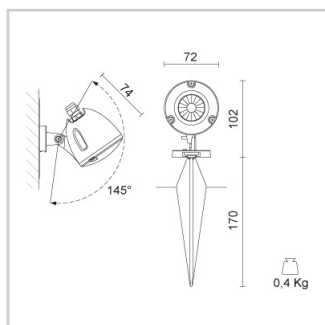

DINO WITH REFLECTOR 36°

Design: Studio Tecnico Ivela

Product code	Color
173RM3130	Black
173RM3120	Gray

General Specifications

Product type	: Outdoor spotlight
Mounting type	: Ground - spike, Wall - surface
Description	: Mini spotlight ideal for applications on the floor, on the wall or on the ground with a spike. Shockproof, hard-wearing safety screen in clear nylon, with a high rating of UV stability, granting gloss and clearness over time. LED modules with reflector. It is equipped with mains voltage LED. Driver is not required. IP 67/44.

Physical Specifications

Body	: Injection-moulded high resistant thermoplastic
Reflector	: Prismatic with a faceted mirror surface
Gaskets	: EPDM

Electrical Specifications

Glow wire (°C)	: 850
Cable gland	: M12,5 in nickel-plated brass, complete with cable and with Shuko plug
Voltage (V)	: 230
Frequency (Hz)	: 50/60

Weight and Dimensions

External diameter (mm)	: 72
Height (mm)	: 102
Weight (Kg)	: 0.4

Optical Specifications

Aiming	: Adjustable
Light distribution	: Symmetric
Light emission	: Accent light
Light beam	: 36°
Vertical tilt	: 145°