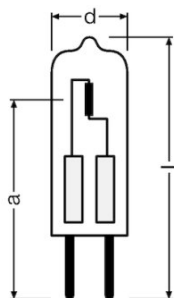

Product datasheet

Technical data

Electrical data

Nominal wattage	20.00 W
Nominal voltage	12 V
Rated wattage	20.00 W
Claimed equiv. conventional lamp power	20 W

Photometrical data

Nominal luminous flux	375 lm
Light color (designation)	Warm White
Rated luminous flux	375 lm
Rated color temperature	2800 K
Color rendering index Ra	100
Color temperature	2800 K
Luminous flux	375 lm

Light technical data

Starting time	0.0 s
---------------	-------

Dimensions & weight

Diameter	10.0 mm
Overall length	33.0 mm
Light center length (LCL)	22.0 mm
Length	33.0 mm
Outer bulb	T10
Product weight	1.10 g