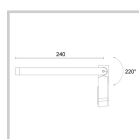

### Weight and Dimensions

Length (mm)	: 161
Width (mm)	: 28
Height (mm)	: 155
Weight (Kg)	: 1.1

### Optical Specifications

Aiming	: Adjustable
Light distribution	: Symmetric
Light emission	: Direct
Light beam	: 38°
Vertical tilt	: 220°
Note	: 20°, 65° (mirror metallized), 70° (white) optics are available on demand.

## ACCESSORIES

Product Code : 84108  
Name : IP 68 rated cable connector

Product Code : 28-3141-31  
Name : Professional optic device 70°  
Finish : White  
Shape : Round

Product Code : 28-4019-30  
Name : Honeycomb  
Finish : Black painted  
Shape : Round

Product Code : 28-3140-51  
Name : Professional optic device 20° (included diffuser)  
Finish : Mirror metallized  
Shape : Round

Product Code : 28-3138-51  
Name : Professional optic device 65°  
Finish : Mirror metallized  
Beam : 65°  
Shape : Round