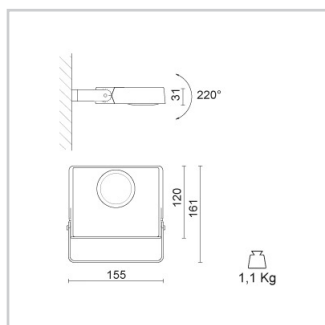

Physical Specifications

Body	: Die-cast aluminium with a special anti-oxidising pretreatment
Finishes	: Polyester painted stabilized to UV rays
Reflector	: Mirror-metallized thermoplastic material
Screws	: Stainless steel

Electrical Specifications

Glow wire (°C)	: 850
Driver	: Included
Driver mounting	: Integrated
Cable gland	: M12,5 in nickel-plated brass, complete with 2,5 mt cable
Voltage (V)	: 220/240
Frequency (Hz)	: 50/60

Weight and Dimensions

Length (mm)	: 154
Width (mm)	: 28
Height (mm)	: 160
Weight (Kg)	: 1.1

Optical Specifications

Light distribution	: Symmetric
Light emission	: Direct
Light beam	: 30°
Vertical tilt	: 220°

ACCESSORIES

Product Code : 84108
Name : IP 68 rated cable connector

Product Code : 163400
Name : Stainless steel bracket 250mm
Beam : 10°

Lamps	Lamp categories	Lamp type	Lamp wattage (W)	Nominal lumens on thermal regime (lm)	Color temperature (K)	Color rendering (CRI)
	LED	COB LED	12	1800	3000	85