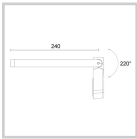

ACCESSORIES

Product Code : 84108
Name : IP 68 rated cable connector

Product Code : 163400
Name : Stainless steel bracket 250mm
Beam : 10°

Lamps	Lamp categories	Lamp type	Lamp wattage (W)	Nominal lumens on thermal regime (lm)	Color temperature (K)	Color rendering (CRI)
	LED	COB LED	12	1800	3000	85

Photometrics

112000 Gamma Angles	LITO LED 12W 1800 lm				Alpha=32°	R:100%				Beta=32°
	H[m]	D[m]	Max lux	Med lux		H[m]	D[m]	Max lux	Med lux	
180°	1.00	0.59	2595	1632		1.00	0.59	2595	1632	
120°	2.00	1.18	649	408		2.00	1.18	649	408	
90°	3.00	1.76	288	181		3.00	1.76	288	181	
60°	4.00	2.35	162	102		4.00	2.35	162	102	
45°	5.00	2.94	104	65		5.00	2.94	104	65	

Pictures and Applications