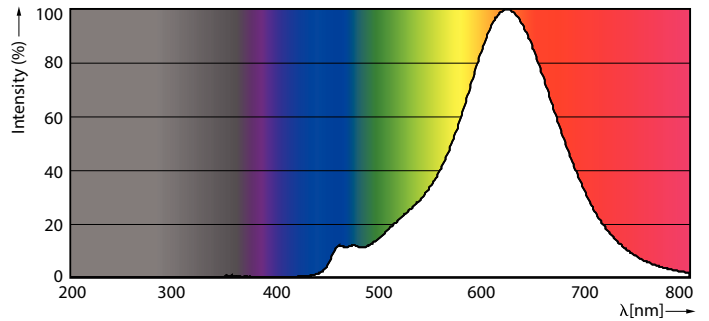

Product data

General Information	
Cap-Base	E27 [E27]
EU RoHS compliant	Yes
Nominal Lifetime (Nom)	15000 h
Switching Cycle	20000X
Technical Type	6.5-40W
Light Technical	
Color Code	820 [CCT of 2000K]
Luminous Flux (Nom)	470 lm
Color Designation	Flame
Correlated Color Temperature (Nom)	2000 K
Luminous Efficacy (rated) (Nom)	72.00 lm/W
Color Consistency	<6
Color Rendering Index (Nom)	80
LLMF At End Of Nominal Lifetime (Nom)	70 %
Operating and Electrical	
Input Frequency	50 Hz
Power (Nom)	6.5 W
Lamp Current (Nom)	40 mA
Wattage Equivalent	40 W

Dimensional drawing

Bulb A160 230V 7.5-40W 470lm 2000K E27 D

Product	D	C
LED classic-giant 40W E27 A160 GOLD DIM	160 mm	293 mm

Photometric data

LEDbulb Class-giant 40W E27 A160 Gold DIM

LEDbulb Class-giant 40W E27 A160 Gold DIM