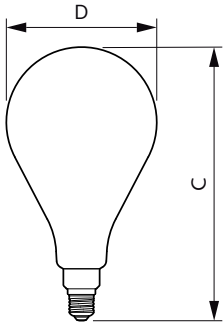

Product data

General Information	
Cap-Base	E27 [E27]
EU RoHS compliant	Yes
Nominal Lifetime (Nom)	15000 h
Switching Cycle	20000X
Technical Type	6.5-40W
Light Technical	
Color Code	820 [CCT of 2000K]
Luminous Flux (Nom)	470 lm
Color Designation	Flame
Correlated Color Temperature (Nom)	2000 K
Luminous Efficacy (rated) (Nom)	72.00 lm/W
Color Consistency	<6
Color Rendering Index (Nom)	80
LLMF At End Of Nominal Lifetime (Nom)	70 %
Operating and Electrical	
Input Frequency	50 Hz
Power (Nom)	6.5 W
Lamp Current (Nom)	40 mA
Wattage Equivalent	40 W

Starting Time (Nom)	0.5 s
Warm Up Time to 60% Light (Nom)	0.5 s
Power Factor (Nom)	0.7
Voltage (Nom)	230 V
Temperature	
T-Case Maximum (Nom)	45 °C
Controls and Dimming	
Dimmable	Yes
Mechanical and Housing	
Bulb Finish	Transparent Amber
Approval and Application	
Energy Efficiency Label (EEL)	A+
Energy Consumption kWh/1000 h	7 kWh
Product Data	
Full product code	871869680349300
Order product name	LED classic-giant 40W E27 A160 GOLD DIM
EAN/UPC - Product	8718696803493

Dimensional drawing

Bulb A160 230V 7.5-40W 470lm 2000K E27 D

Product	D	C
LED classic-giant 40W E27 A160 GOLD DIM	160 mm	293 mm

Photometric data

LEDbulb Class-giant 40W E27 A160 Gold DIM

LEDbulb Class-giant 40W E27 A160 Gold DIM