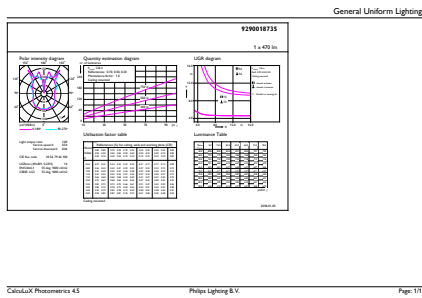

Product data

General Information	
Cap-Base	E27 [E27]
EU RoHS compliant	Yes
Nominal Lifetime (Nom)	15000 h
Switching Cycle	20000X
Technical Type	6.5-40W
Light Technical	
Color Code	820 [CCT of 2000K]
Luminous Flux (Nom)	470 lm
Color Designation	Flame
Correlated Color Temperature (Nom)	2000 K
Luminous Efficacy (rated) (Nom)	72.00 lm/W
Color Consistency	<6
Color Rendering Index (Nom)	80
LLMF At End Of Nominal Lifetime (Nom)	70 %
Operating and Electrical	
Input Frequency	50 Hz
Power (Nom)	6.5 W
Lamp Current (Nom)	40 mA
Wattage Equivalent	40 W

Decorative LEDbulbs

Order code	929001873501
Numerator - Quantity Per Pack	1
Numerator - Packs per outer box	2
Material Nr. (12NC)	929001873501

Net Weight (Piece)	0.230 kg
--------------------	----------

Dimensional drawing

Bulb A160 230V 7.5-40W 470lm 2000K E27 D

Product	D	C
LED classic-giant 40W E27 A160 GOLD DIM	160 mm	293 mm

Photometric data

LEDbulb Class-giant 40W E27 A160 Gold DIM

LEDbulb Class-giant 40W E27 A160 Gold DIM