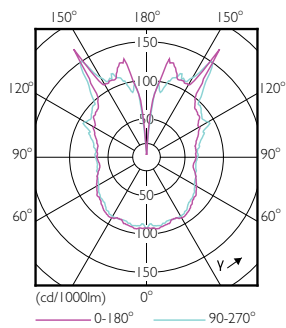

Product data

General Information	
Cap-Base	E27 [E27]
EU RoHS compliant	Yes
Nominal Lifetime (Nom)	15000 h
Switching Cycle	20000X
Technical Type	6.5-40W
Light Technical	
Color Code	820 [CCT of 2000K]
Luminous Flux (Nom)	470 lm
Color Designation	Flame
Correlated Color Temperature (Nom)	2000 K
Luminous Efficacy (rated) (Nom)	72.00 lm/W
Color Consistency	<6
Color Rendering Index (Nom)	80
LLMF At End Of Nominal Lifetime (Nom)	70 %
Operating and Electrical	
Input Frequency	50 Hz
Power (Nom)	6.5 W
Lamp Current (Nom)	40 mA
Wattage Equivalent	40 W

Dimensional drawing

Bulb A160 230V 7.5-40W 470lm 2000K E27 D

Product	D	C
LED classic-giant 40W E27 A160 GOLD DIM	160 mm	293 mm

Photometric data

LEDbulb Class-giant 40W E27 A160 Gold DIM

LEDbulb Class-giant 40W E27 A160 Gold DIM