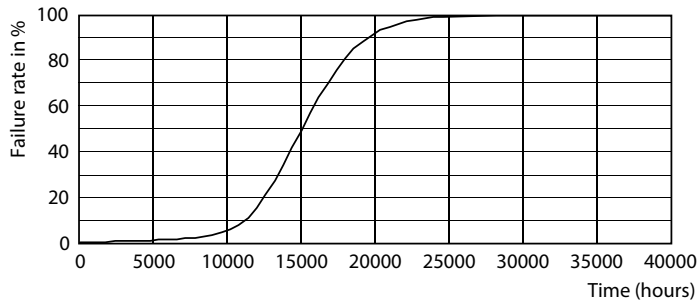

Decorative LED candles and lusters

Lifetime

LEDBulb CLA 5.5-40W E27 ST64 Clear 827 DIM

LEDBulb CLA 5.5-40W E27 ST64 Clear 827 DIM