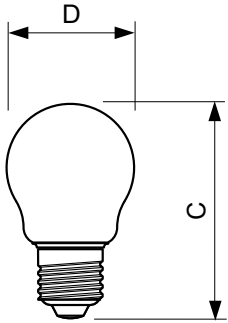

## Dimensional drawing

Candle P45 230V 4.5-32W 350lm 2000K E27

Product	D	C
Classic LEDLuster D 5-32W P45 E27 822 GOLD	45 mm	80 mm