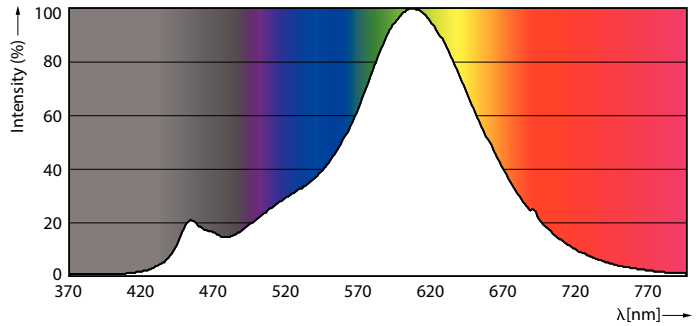

LEDBulb CLA 8-50W E27 ST64 Amber 822 DIM