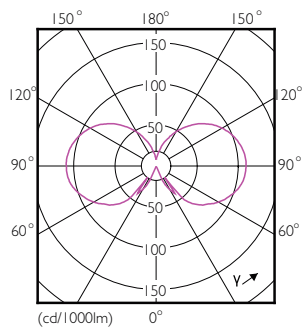

LEDCandle CLA 5-32W E14 B35 Amber 822 DIM