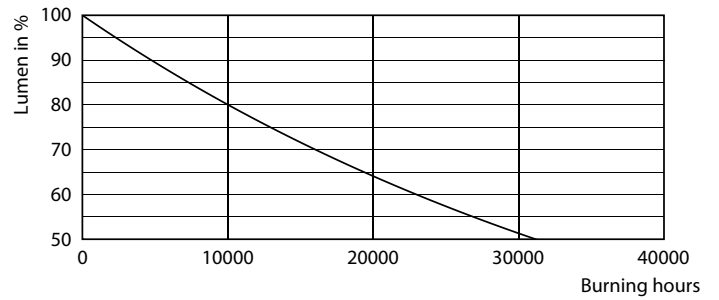

Decorative LED candles and lusters

Lifetime

LEDBulb CLA 5.5-40W E27 ST64 Clear 827 DIM

LEDBulb CLA 5.5-40W E27 ST64 Clear 827 DIM