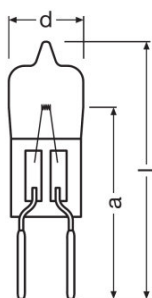

Product datasheet

Technical data

Product information

Order reference	64258 20W 12V G
-----------------	-----------------

Electrical data

Nominal voltage	12.0 V
Nominal wattage	20.00 W

Photometrical data

Color temperature	3050 K
Nominal luminous flux	335 lm

Dimensions & weight

Diameter	9.5 mm
Length	30.0 mm
Light center length (LCL)	19.5 mm ¹⁾
Filament length	3.50 mm
Illuminated field	3.5*0.8 mm ² ²⁾
Filament diameter	0.8 mm

¹⁾ ±0.3 mm

²⁾ Restricted tolerances 3.5±0.25*0.8±0.10

Lifespan

Lifespan	2000 h
----------	--------

Additional product data

Base (standard designation)	G4
Minimum diameter of lamp enclosure	9 mm

Product datasheet

Capabilities

Dimmable	Yes
Burning position	s90
Application	Other