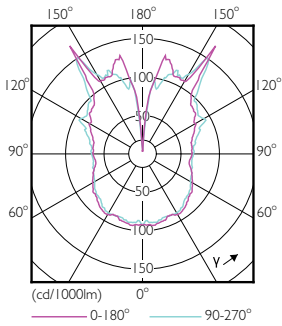

Photometric data

LEDbulb Class-giant 40W E27 G200 Gold DIM