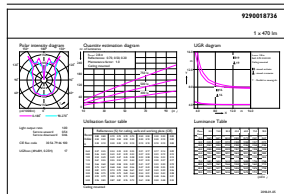

General Uniform Lighting

LEDbulb Class-giant 40W E27 T65 Gold DIM