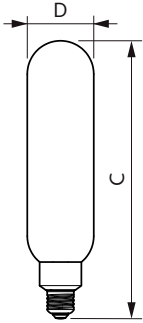

## Dimensional drawing

**Bulb T65 230V 7.5-40W 470lm 2000K E27 D**

| Product                                | D     | C      |
|--|-------|--------|
| LED classic-giant 40W E27 T65 GOLD DIM | 65 mm | 273 mm |