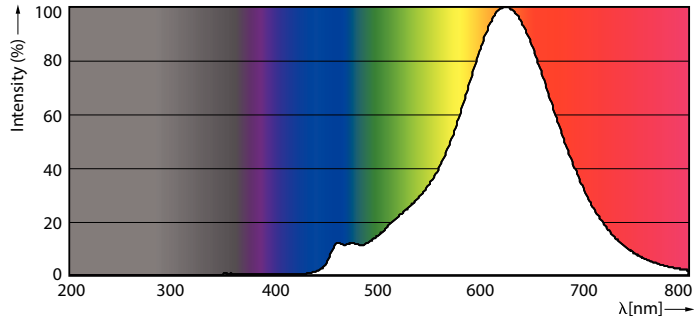

LEDbulb Class-giant 40W E27 T65 Gold DIM