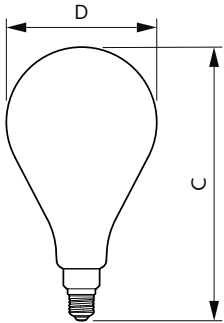

Product data

General Information	
Cap-Base	E27 [E27]
EU RoHS compliant	Yes
Nominal Lifetime (Nom)	15000 h
Switching Cycle	20000X
Technical Type	5-25W
Light Technical	
Color Code	820 [CCT of 2000K]
Luminous Flux (Nom)	300 lm
Color Designation	Flame
Correlated Color Temperature (Nom)	2000 K
Luminous Efficacy (rated) (Nom)	60.00 lm/W
Color Consistency	<6
Color Rendering Index (Nom)	80
LLMF At End Of Nominal Lifetime (Nom)	70 %
Operating and Electrical	
Input Frequency	50 to 60 Hz
Power (Nom)	5 W
Lamp Current (Nom)	44 mA
Wattage Equivalent	25 W

Starting Time (Nom)	0.5 s
Warm Up Time to 60% Light (Nom)	0.5 s
Power Factor (Nom)	0.5
Voltage (Nom)	220-240 V
Temperature	
T-Case Maximum (Nom)	27 °C
Controls and Dimming	
Dimmable	No
Mechanical and Housing	
Bulb Finish	Transparent Amber
Approval and Application	
Energy Efficiency Label (EEL)	A
Energy Consumption kWh/1000 h	5 kWh
Product Data	
Full product code	871869676806800
Order product name	LED classic-giant 25W E27 A160 GOLD ND
EAN/UPC - Product	8718696768068

Dimensional drawing

Bulb PS160 230V 6-25W 300lm 2000K E27 ND

Product	D	C
LED classic-giant 25W E27 A160 GOLD ND	160 mm	293 mm

Photometric data

CLA LEDbulb 25W E27 820 GOLD A160

CLA LEDbulb 25W E27 820 GOLD A160