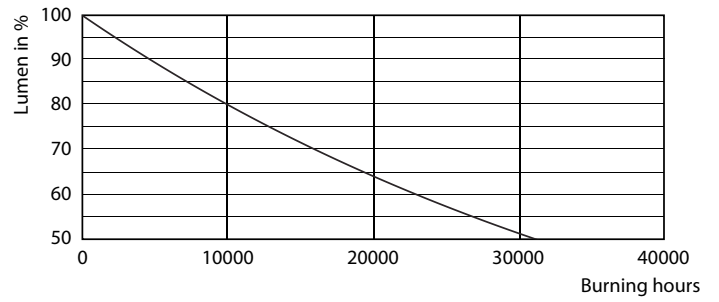

Decorative LEDbulbs

Lifetime

LEDbulb 60W E14 827 FR B38

LEDbulb 60W E14 827 FR B38