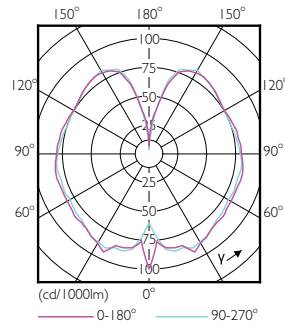

Product data

General Information	
Cap-Base	E27 [E27]
EU RoHS compliant	Yes
Nominal Lifetime (Nom)	15000 h
Switching Cycle	20000X
Technical Type	5-25W
Light Technical	
Color Code	820 [CCT of 2000K]
Luminous Flux (Nom)	300 lm
Color Designation	Flame
Correlated Color Temperature (Nom)	2000 K
Luminous Efficacy (rated) (Nom)	60.00 lm/W
Color Consistency	<6
Color Rendering Index (Nom)	80
LLMF At End Of Nominal Lifetime (Nom)	70 %
Operating and Electrical	
Input Frequency	50 to 60 Hz
Power (Nom)	5 W
Lamp Current (Nom)	44 mA
Wattage Equivalent	25 W

Starting Time (Nom)	0.5 s
Warm Up Time to 60% Light (Nom)	0.5 s
Power Factor (Nom)	0.5
Voltage (Nom)	220-240 V
Temperature	
T-Case Maximum (Nom)	27 °C
Controls and Dimming	
Dimmable	No
Mechanical and Housing	
Bulb Finish	Transparent Amber
Approval and Application	
Energy Efficiency Label (EEL)	A
Energy Consumption kWh/1000 h	5 kWh
Product Data	
Full product code	871869676806800
Order product name	LED classic-giant 25W E27 A160 GOLD ND
EAN/UPC - Product	8718696768068

Decorative LEDbulbs

Order code	929001817101
Numerator - Quantity Per Pack	1
Numerator - Packs per outer box	2
Material Nr. (12NC)	929001817101

Net Weight (Piece)	0.230 kg
--------------------	----------

Dimensional drawing

Bulb PS160 230V 6-25W 300lm 2000K E27 ND

Product	D	C
LED classic-giant 25W E27 A160 GOLD ND	160 mm	293 mm

Photometric data

CLA LEDbulb 25W E27 820 GOLD A160

CLA LEDbulb 25W E27 820 GOLD A160