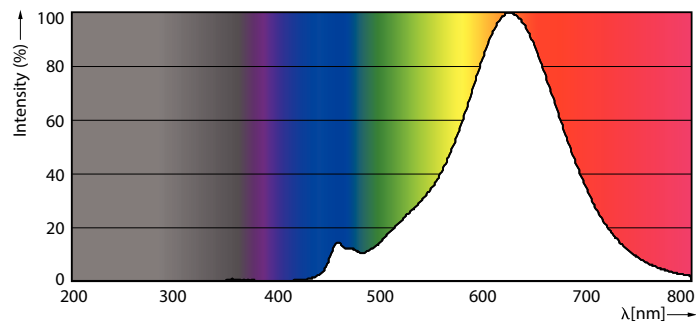

Product data

General Information	
Cap-Base	E27 [E27]
EU RoHS compliant	Yes
Nominal Lifetime (Nom)	15000 h
Switching Cycle	20000X
Technical Type	5-25W
Light Technical	
Color Code	820 [CCT of 2000K]
Luminous Flux (Nom)	300 lm
Color Designation	Flame
Correlated Color Temperature (Nom)	2000 K
Luminous Efficacy (rated) (Nom)	60.00 lm/W
Color Consistency	<6
Color Rendering Index (Nom)	80
LLMF At End Of Nominal Lifetime (Nom)	70 %
Operating and Electrical	
Input Frequency	50 to 60 Hz
Power (Nom)	5 W
Lamp Current (Nom)	44 mA
Wattage Equivalent	25 W

Dimensional drawing

Bulb PS160 230V 6-25W 300lm 2000K E27 ND

Product	D	C
LED classic-giant 25W E27 A160 GOLD ND	160 mm	293 mm

Photometric data

CLA LEDbulb 25W E27 820 GOLD A160

CLA LEDbulb 25W E27 820 GOLD A160