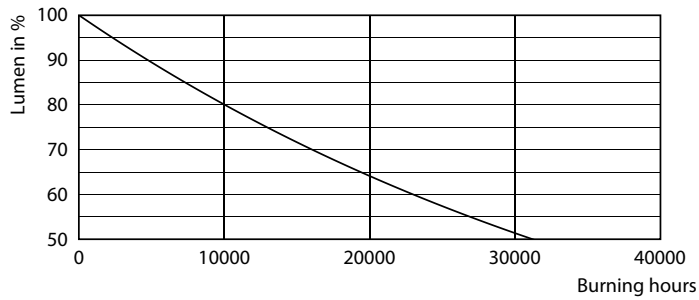

Product data

General Information	
Cap base	E27 [E27]
EU RoHS compliant	Yes
Nominal lifetime (nom.)	15000 h
Switching cycle	20000X
Technical type	5.5-25W
Light Technical	
Colour code	820 [CCT of 2,000 K]
Luminous flux (nom.)	250 lm
Colour designation	Flame
Correlated Colour Temperature (Nom)	2000 K
Luminous efficacy (rated) (nom.)	45.00 lm/W
Colour consistency	<6
Color rendering index (nom.)	80
LLMF at end of nominal lifetime (nom.)	70 %
Operating and Electrical	
Input frequency	50 to 60 Hz
Power (Rated) (Nom)	5.5 W

Lamp current (nom.)	35 mA
Wattage equivalent	25 W
Starting time (nom.)	0.5 s
Warm-up time to 60% light (nom.)	0.5 s
Power factor (nom.)	0.7
Voltage (Nom)	220-240 V
Temperature	
T-Case maximum (nom.)	35 °C
Controls and Dimming	
Dimmable	Yes
Mechanical and Housing	
Bulb finish	Transparent Amber
Approval and Application	
Energy efficiency label (EEL)	A
Energy Consumption kWh/1000 h	6 kWh

Photometric data

CLA LED GOLD

CLA LED GOLD

© 2020 Philips Lighting B.V. All rights reserved. Page 1/1

Bulb G95 230V 5W-25W 250lm 2000K E27 D

Classic filament LEDbulbs

Lifetime

CLA LED GOLD