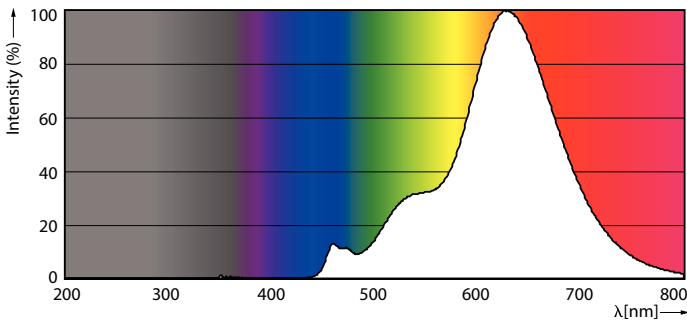

Photometric data

CLA LED GOLD