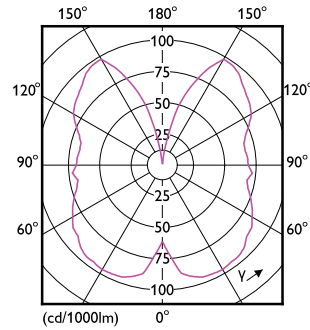

CLA LED GOLD

Bulb G95 230V 5W-25W 250lm 2000K E27 D