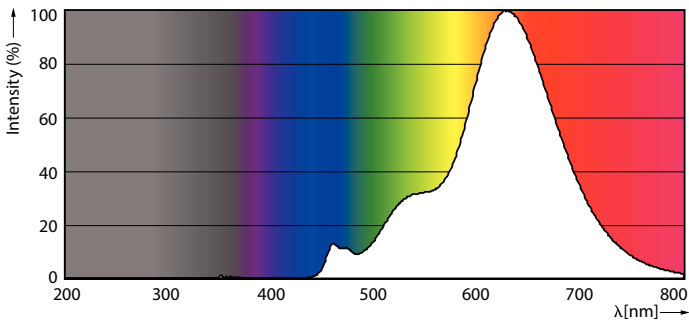

Photometric data

CLA LED GOLD