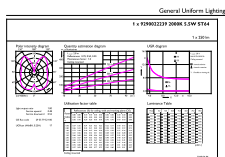

General Uniform Lighting

CLA LEDBulb D 5.5-25W ST64 E27 GOLD SP C