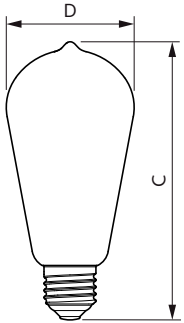

Lamp Current (Nom)	35 mA
Wattage Equivalent	25 W
Starting Time (Nom)	0.5 s
Warm Up Time to 60% Light (Nom)	0.5 s
Power Factor (Nom)	0.7
Voltage (Nom)	220-240 V
Temperature	
T-Case Maximum (Nom)	35 °C
Controls and Dimming	
Dimmable	Yes
Mechanical and Housing	
Bulb Finish	Transparent Amber
Approval and Application	
Energy Efficiency Label (EEL)	A
Energy Consumption kWh/1000 h	6 kWh

Numerator - Packs per outer box	6
Material Nr. (12NC)	929002223902
Net Weight (Piece)	0.048 kg

Dimensional drawing

Spiral Bulb ST64 230V 5W-25W 250lm2000K

Product	D	C
CLA LEDBulb D 5.5-25W ST64 E27 GOLD SP C	64 mm	140 mm