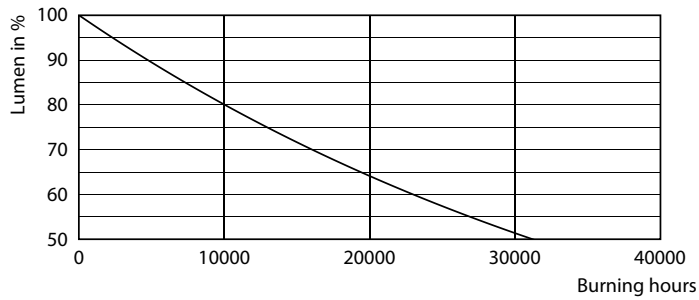

Classic filament LEDbulbs

Lifetime

CLA LED GOLD

CLA LED GOLD