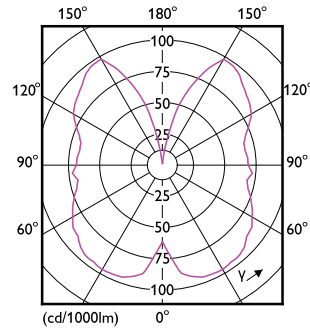

CLA LED GOLD

General Uniform Lighting

CLA LEDBulb D 5.5-25W ST64 E27 GOLD SP C