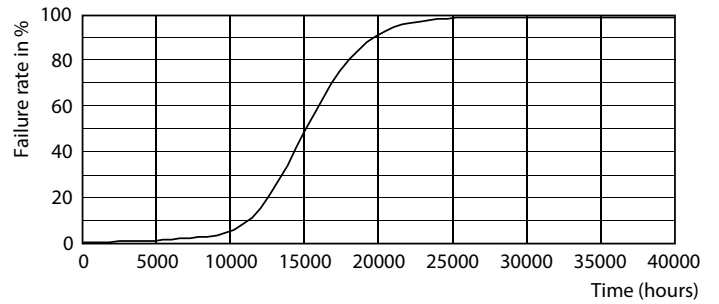

Classic filament LEDbulbs

Lifetime

CLA LED GOLD

CLA LED GOLD