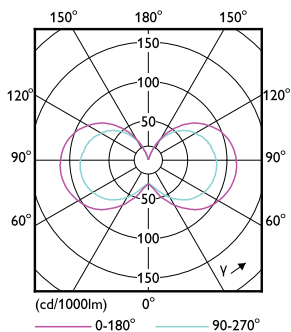

Photometric data

LEDBulb DT9-60W E27 CRI90 A60 CL