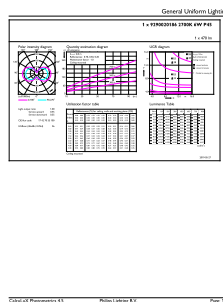

LEDLuster DT6-40W E27 CRI90 P45 CL