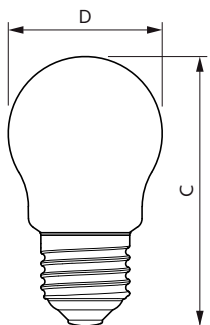

Classic filament LED candles and lusters

Product Data	
Full product code	871869964642400
Order product name	Classic LEDLuster DT6-40W E27 CRI90 P45 CL
EAN/UPC - Product	8718699646424
Order code	929002018602
Numerator - Quantity Per Pack	1

Numerator - Packs per outer box	10
Material Nr. (12NC)	929002018602
Net Weight (Piece)	0.014 kg

Dimensional drawing

Candle P45 230V 40W 470lm 2700-2200K E27

Product	D	C
Classic LEDLuster DT6-40W E27 CRI90 P45 CL	45 mm	80 mm