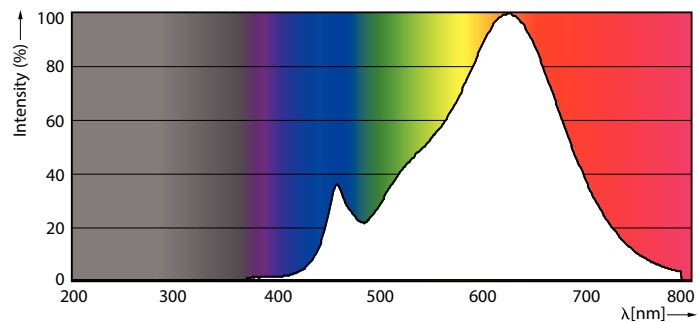

LEDBulb DT9-60W E27 CRI90 ST64 CL