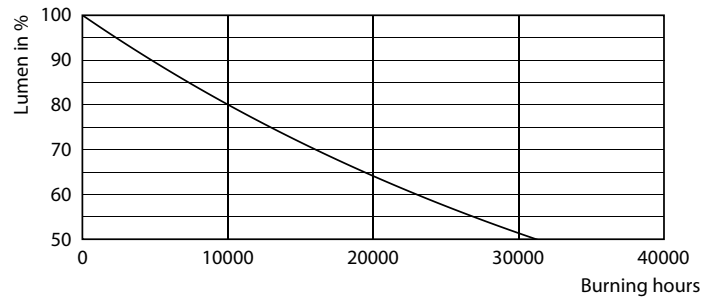

LEDBulb DT9-60W E27 CRI90 A60 CL-LMP