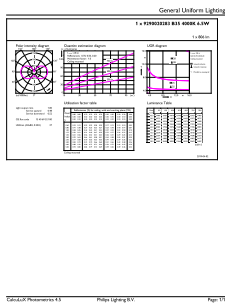

Photometric data

LEDcandle E14 B35 840 FR