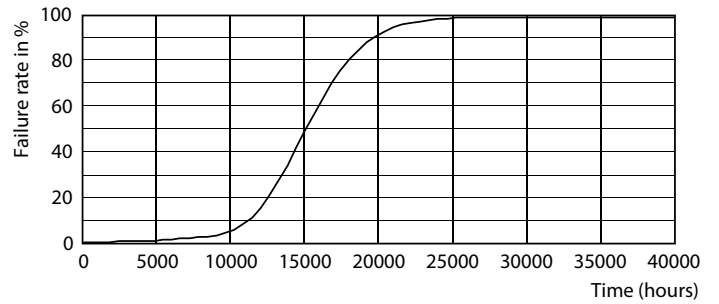

LEDbulb 6,5-60W E14 B35