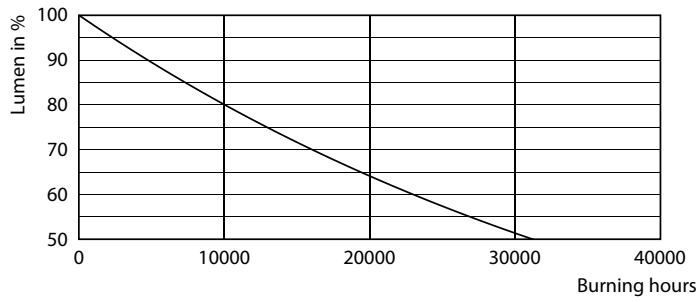

Product data

General Information	
Cap-Base	E14 [E14]
EU RoHS compliant	Yes
Nominal Lifetime (Nom)	15000 h
Switching Cycle	20000X
Technical Type	6.5-60W
Light Technical	
Color Code	840 [CCT of 4000K]
Luminous Flux (Nom)	806 lm
Color Designation	Cool White (CW)
Correlated Color Temperature (Nom)	4000 K
Luminous Efficacy (rated) (Nom)	124.00 lm/W
Color Consistency	<6
Color Rendering Index (Nom)	80
LLMF At End Of Nominal Lifetime (Nom)	70 %
Operating and Electrical	
Input Frequency	50 to 60 Hz
Power (Nom)	6.5 W

Lamp Current (Nom)	50 mA
Wattage Equivalent	60 W
Starting Time (Nom)	0.5 s
Warm Up Time to 60% Light (Nom)	0.5 s
Power Factor (Nom)	0.55
Voltage (Nom)	220-240 V
Temperature	
T-Case Maximum (Nom)	55 °C
Controls and Dimming	
Dimmable	No
Mechanical and Housing	
Bulb Finish	Frosted
Approval and Application	
Energy Efficiency Label (EEL)	A++
Energy Consumption kWh/1000 h	7 kWh

Photometric data

LEDcandle E14 B35 840 FR

LEDbulb 6,5-60W E14 P45

LEDbulb 6,5-60W E14 P45

Classic filament LED candles and lusters

Lifetime

LEDbulb 6,5-60W E14 B35

LEDbulb 6,5-60W E14 B35