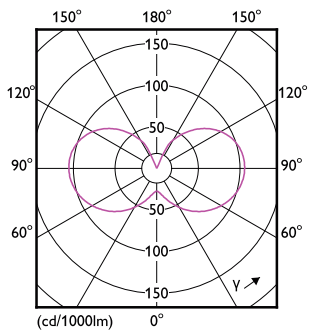

LEDbulb 6,5-60W E14 P45