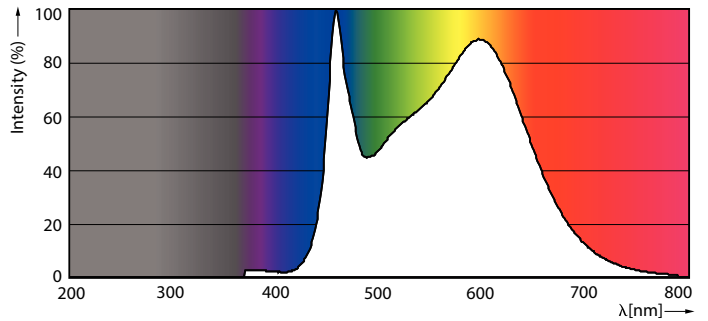

LEDbulb 6,5-60W E14 P45