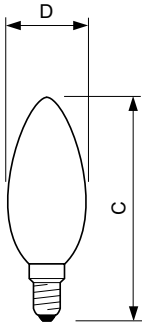

Product data

General Information	
Cap-Base	E14 [E14]
EU RoHS compliant	Yes
Nominal Lifetime (Nom)	15000 h
Switching Cycle	20000X
Technical Type	6.5-60W
Light Technical	
Color Code	840 [CCT of 4000K]
Luminous Flux (Nom)	806 lm
Color Designation	Cool White (CW)
Correlated Color Temperature (Nom)	4000 K
Luminous Efficacy (rated) (Nom)	124.00 lm/W
Color Consistency	<6
Color Rendering Index (Nom)	80
LLMF At End Of Nominal Lifetime (Nom)	70 %
Operating and Electrical	
Input Frequency	50 to 60 Hz
Power (Nom)	6.5 W

Lamp Current (Nom)	50 mA
Wattage Equivalent	60 W
Starting Time (Nom)	0.5 s
Warm Up Time to 60% Light (Nom)	0.5 s
Power Factor (Nom)	0.55
Voltage (Nom)	220-240 V
Temperature	
T-Case Maximum (Nom)	55 °C
Controls and Dimming	
Dimmable	No
Mechanical and Housing	
Bulb Finish	Frosted
Approval and Application	
Energy Efficiency Label (EEL)	A++
Energy Consumption kWh/1000 h	7 kWh

Numerator - Quantity Per Pack	1
Numerator - Packs per outer box	10
Material Nr. (12NC)	929002028302
Net Weight (Piece)	0.014 kg

Dimensional drawing

Candle B35 60W 806lm 4000K E14 NDFrosted

Product	D	C
Classic LEDCandle ND 6.5-60W B35 E14 840 FR	35 mm	97 mm