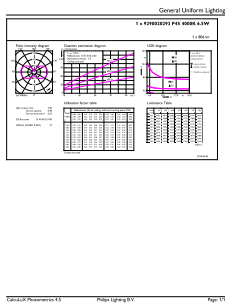

Photometric data

LEDluster E27 P45 840 FR