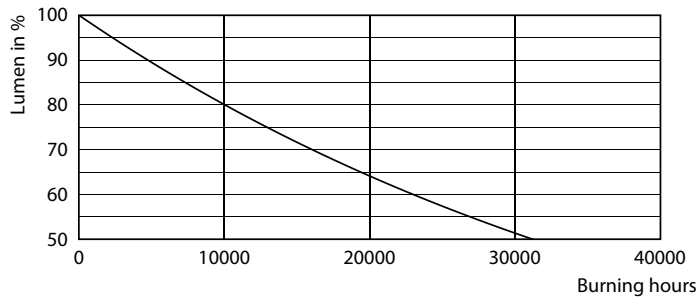

Product data

General Information	
Cap-Base	E27 [E27]
EU RoHS compliant	Yes
Nominal Lifetime (Nom)	15000 h
Switching Cycle	20000X
Technical Type	6.5-60W

Light Technical	
Color Code	840 [CCT of 4000K]
Luminous Flux (Nom)	806 lm
Color Designation	Cool White (CW)
Correlated Color Temperature (Nom)	4000 K
Luminous Efficacy (rated) (Nom)	124.00 lm/W
Color Consistency	<6
Color Rendering Index (Nom)	80
LLMF At End Of Nominal Lifetime (Nom)	70 %

Photometric data

LEDluster E27 P45 840 FR

LEDbulb 6,5-60W E14 P45

LEDbulb 6,5-60W E14 P45

Classic filament LED candles and lusters

Lifetime

LEDbulb 6,5-60W E14 B35

LEDbulb 6,5-60W E14 B35