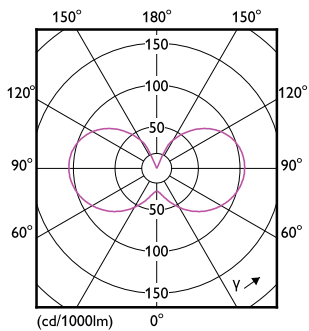

LEDbulb 6,5-60W E14 P45