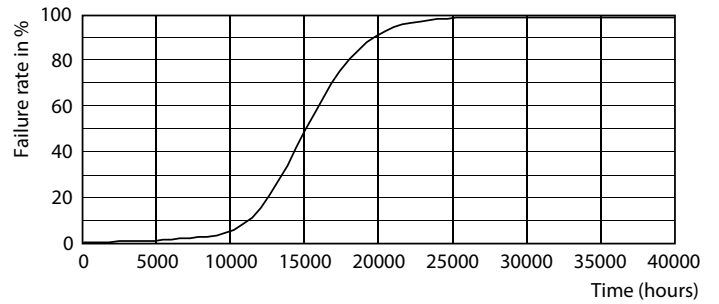

Classic filament LED candles and lusters

Lifetime

LEDbulb 6,5-60W E14 B35