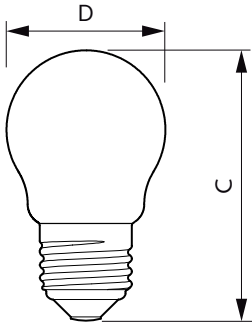

Classic filament LED candles and lusters

Product Data

Full product code	871869964936400
Order product name	Classic LEDLuster ND 6.5-60W P45 E27 840 FR
EAN/UPC - Product	8718699649364
Order code	929002029302

Numerator - Quantity Per Pack	1
Numerator - Packs per outer box	10
Material Nr. (12NC)	929002029302
Net Weight (Piece)	0.010 kg

Dimensional drawing

Candle P45 60W 806lm 4000K E27 NDFrosted

Product	D	C
Classic LEDLuster ND 6.5-60W P45 E27 840 FR	45 mm	78 mm