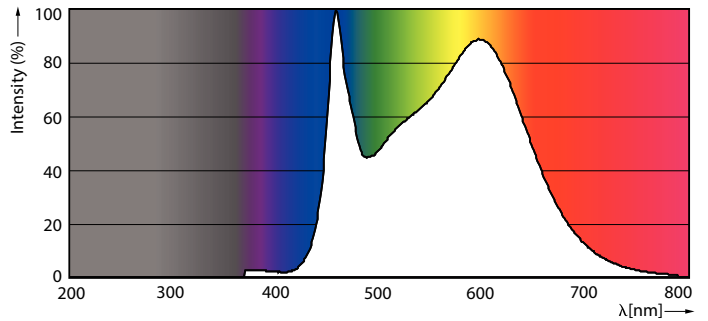

LEDbulb 6,5-60W E14 P45