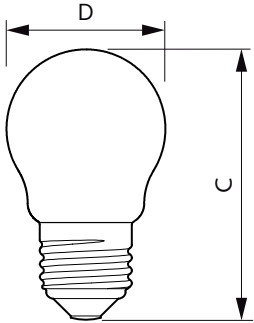

Product data

General Information	
Cap-Base	E27 [E27]
EU RoHS compliant	Yes
Nominal Lifetime (Nom)	15000 h
Switching Cycle	20000X
Technical Type	2.2-25W

Light Technical	
Color Code	827 [CCT of 2700K]
Luminous Flux (Nom)	250 lm
Color Designation	Warm White (WW)
Correlated Color Temperature (Nom)	2700 K
Luminous Efficacy (rated) (Nom)	113.00 lm/W
Color Consistency	<6
Color Rendering Index (Nom)	80
LLMF At End Of Nominal Lifetime (Nom)	70 %

Numerator - Packs per outer box	10
Material Nr. (12NC)	929001345602
Net Weight (Piece)	0.014 kg

Dimensional drawing

Candle P45 230V 2-25W 250lm 2700K E27ND

Product	D	C
Classic LEDLuster ND 2.2-25W P45 E27 FR	45 mm	78 mm