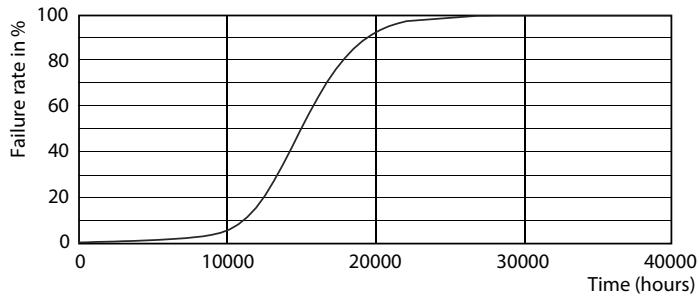

Classic frosted LED candles and lusters

Lifetime

LEDbulb 25W E14 827 FR B35