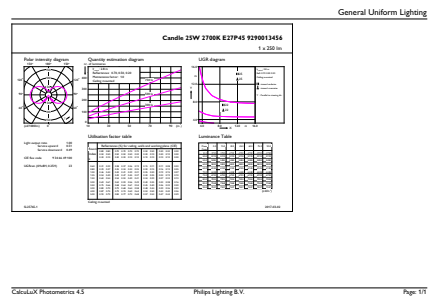

LEDbulb 25W E27 827 FR P45