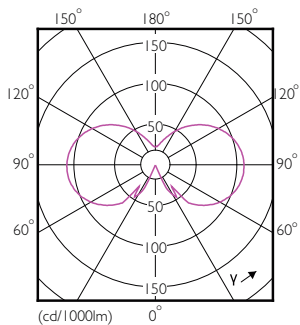

LEDbulb 25W E14 827 FR B35