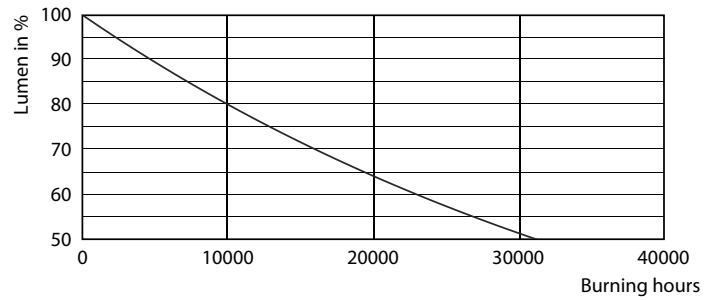

Product data

General Information	
Cap-Base	E27 [E27]
EU RoHS compliant	Yes
Nominal Lifetime (Nom)	15000 h
Switching Cycle	20000X
Technical Type	2.2-25W

Light Technical	
Color Code	827 [CCT of 2700K]
Luminous Flux (Nom)	250 lm
Color Designation	Warm White (WW)
Correlated Color Temperature (Nom)	2700 K
Luminous Efficacy (rated) (Nom)	113.00 lm/W
Color Consistency	<6
Color Rendering Index (Nom)	80
LLMF At End Of Nominal Lifetime (Nom)	70 %

Photometric data

LEDbulb, Bulb A21 14W, 18W 2200-2700K

LEDbulb 25W E27 827 FR P45

LEDbulb 25W E14 827 FR B35

Classic frosted LED candles and lusters

Lifetime

LEDbulb 25W E14 827 FR B35

LEDbulb 25W E14 827 FR B35