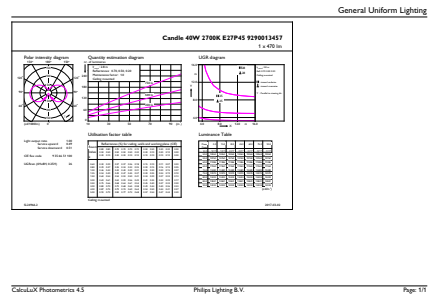

LEDbulb 40W E27 827 FR P45