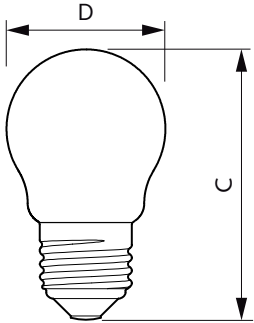

Classic frosted LED candles and lusters

Product Data

Full product code	871869670647300
Order product name	Classic LEDLuster ND 4.3-40W E27 827 P45 FR
EAN/UPC - Product	8718696706473
Order code	929001345702
Numerator - Quantity Per Pack	1

Numerator - Packs per outer box	10
Material Nr. (12NC)	929001345702
Net Weight (Piece)	0.014 kg

Dimensional drawing

Candle P45 230V 4-40W 250lm 2700K E27ND

Product	D	C
Classic LEDLuster ND 4.3-40W E27 827 P45 FR	45 mm	78 mm