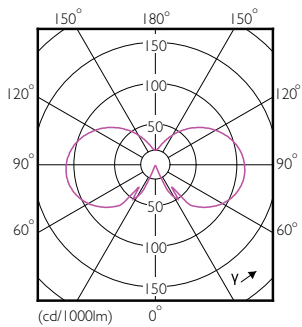

LEDbulb 40W E14 827 FR B35