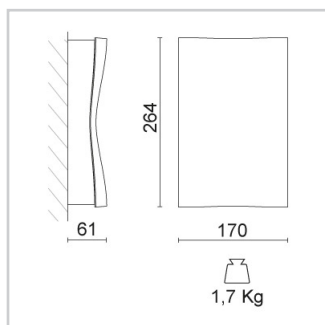

Electrical Specifications

Glow wire (°C)	: 850
Driver	: Included
Driver mounting	: Integrated
Voltage (V)	: 220/240
Frequency (Hz)	: 50/60

Weight and Dimensions

Shape	: Rectangular
Length (mm)	: 264
Width (mm)	: 170
Height (mm)	: 61
Weight (Kg)	: 1.7

Optical Specifications

Aiming	: Fixed
Light distribution	: Symmetric
Light emission	: Direct/indirect
Light beam	: 30°/30°
Note	: 50° (mirror metallized), 65° (white) optics are available on demand.

ACCESSORIES