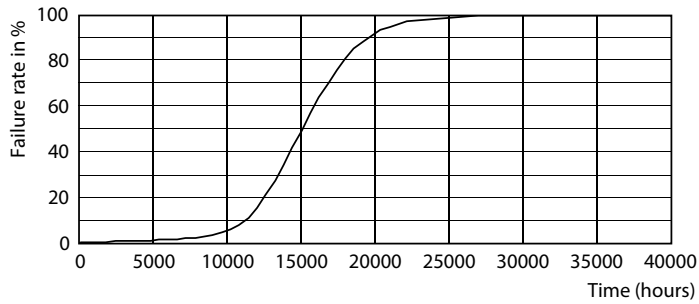

Decorative LEDbulbs

Lifetime

LEDBulb giant 25W E27 G200 840 DIM