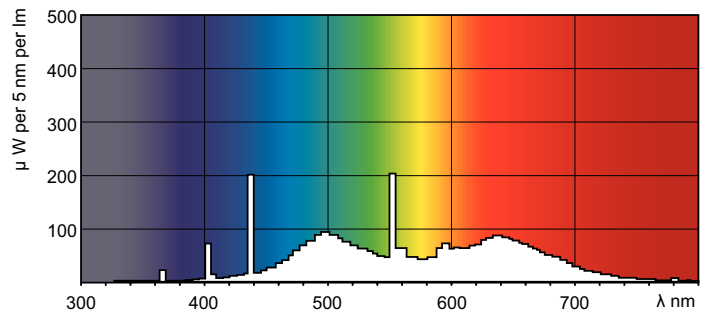

MASTER TL-D 90 Graphica

MASTER TL-D 90 Graphica 36W/950 SLV/10

This TL-D lamp has excellent color rendering which makes it very suitable for the graphical and printing industry to check the quality of printed material.

Product data

General Information		Operating and Electrical	
Cap-Base	G13 [Medium Bi-Pin Fluorescent]	Chromaticity Coordinate X (Nom)	348
Life To 10% Failures (Nom)	6000 h	Chromaticity Coordinate Y (Nom)	360
Life to 50% Failures (Nom)	8000 h	Luminous Efficacy (rated) (Nom)	65 lm/W
Life to 50% Failures Preheat (Nom)	10000 h	Color Rendering Index (Nom)	95
LSF 2000 h Rated	99 %	LLMF 2000 h Rated	93 %
LSF 4000 h Rated	99 %	LLMF 4000 h Rated	90 %
LSF 6000 h Rated	99 %	LLMF 6000 h Rated	88 %
LSF 8000 h Rated	99 %	LLMF 8000 h Rated	85 %
LSF 12000 h Rated	89 %	LLMF 12000 h Rated	82 %
LSF 16000 h Rated	33 %	LLMF 16000 h Rated	80 %
LSF 20000 h Rated	2 %	LLMF 20000 h Rated	78 %
Light Technical		Power (Nom)	36.0 W
Color Code	950 [CCT of 5000K]	Lamp Current (Nom)	0.440 A
Luminous Flux (Nom)	2330 lm		
Luminous Flux (Rated) (Nom)	2330 lm		
Color Designation	Daylight		

MASTER TL-D 90 Graphica

Temperature	
Design Temperature (Nom)	25 °C
Controls and Dimming	
Dimmable	Yes
Approval and Application	
Energy Efficiency Label (EEL)	B
Mercury (Hg) Content (Nom)	2 mg
Energy Consumption kWh/1000 h	43 kWh
Product Data	
Full product code	871150088864825

Dimensional drawing

Product	D (max)	A (max)	B (max)	B (min)	C (max)
MASTER TL-D 90 Graphica 36W/950 SLV/10	28 mm	1199.4 mm	1206.5 mm	1204.1 mm	1213.6 mm

TL-D Graphica 36W/950

Photometric data

LDPB_TL-D9HCR_950-Spectral power distribution B/W