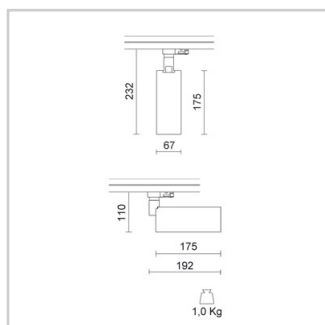

Physical Specifications

Body	: Die-cast aluminium
Finishes	: Polyester painted
Reflector	: Mirror-metallized thermoplastic material
Thermal Dissipation	: Passive

Electrical Specifications

Dimmable	: Dimmable on the mains
Glow wire (°C)	: 850
Driver	: Included
Driver mounting	: Integrated
Voltage (V)	: 220/240
Frequency (Hz)	: 50/60

Weight and Dimensions

Shape	: Cylindrical
Length (mm)	: 175
Width (mm)	: 67
Height (mm)	: 232
Weight (Kg)	: 1

Optical Specifications

Orientation	: It can rotate up to 355° around the vertical axis and pivot up to 90° upwards.
Light distribution	: Symmetric
Light emission	: Direct
Light beam	: 29°
Note	: Honeycomb code 28-4080-30 (to be used with snoot cod. 28-9004-30). Closing screen in clear thermoplastic material code 28-3905-47. 20°, 42° (mirror metallized) 61° (white) optics are available on demand.
Unified Glare Rating (U.G.R.)	: <16